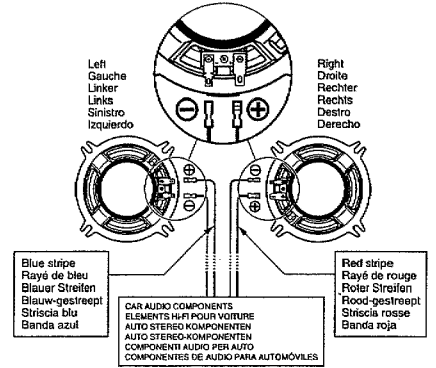

Parts included
Mitgeliefertes zubehör
Parti incluse

Pieces comprises
Bijgeleverde onderdelen
Partes incluidas

- Do not use the provided speaker cords for other purposes (such as a power cord). Otherwise malfunction or fire hazard could result.
- Ne pas utiliser les cordons de liaison aux enceintes pour une destination autre que celle prévue (par exemple, pour alimenter un appareil). Faute de quoi, un défaut de fonctionnement ou un incendie pourrait en résulter.
- Die mitgelieferten Lautsprecherkabel dürfen nicht für andere Zwecke verwendet werden (z.B. als Netzkabel), da dies eine Funktionsstörung oder die Gefahr eines Brandes verursacht.
- Gebruik de bijgeleverde luidsprekersnoeren niet voor andere doeleinden (bijvoorbeeld als netsnoer), daar dat mogelijk brand of andere problemen veroorzaakt.
- Non utilizzare i cavi dei diffusori in dotazione per scopi diversi (come, ad esempio, cavi di alimentazione). In caso contrario si possono causare incendi e folgorazioni.
- No utilice los cables de altavoces suministrados para otros propósitos (tales como los de un cable de alimentación). Si no, podrían producirse averías o peligros de incendio.

KENWOOD CORPORATION
TOKYO 150-8501 JAPAN

DESIGNED AND ENGINEERED IN JAPAN
MADE IN INDONESIA/FABRIQUE EN INDONESIE