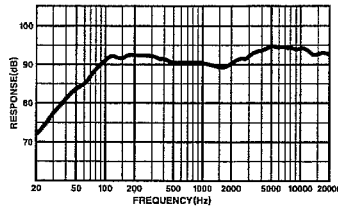

KENWOOD

● 130mm(5-1/4in.) 2-WAY

PEAK
POWER **120W**

KFC-1377

FREQUENCY RESPONSE