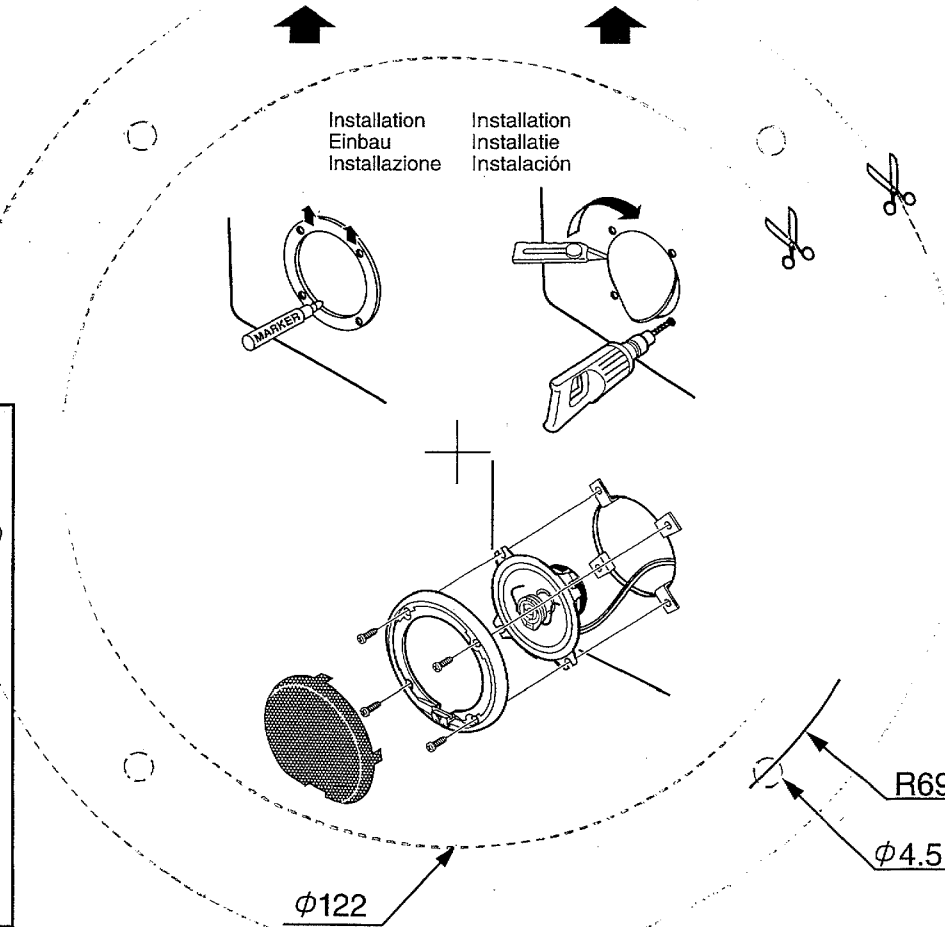

#### SPECIFICATIONS

|                        |  |
|------------------------|--|
| Speakers               |  |
| Woofer                 | 130mm(5-1/4in.) Pearl Mica Cone Type<br>160g(5.6oz) Magnet |
| Tweeter                | 25mm(1in.) P.E.I. Balanced Dome Type                       |
| Peak Power             | 120 Watts  |
| Rated Power            | 30 Watts   |
| Frequency Response     | 40Hz~26,000Hz  |
| Sensitivity            | 91 dB/W at 1m  |
| Impedance              | 4 Ohms   |
| Net Weight With Grille | 1,290g(2.8lb)/Pair   |

KN  
KFC-1377

DOOR/REAR DECK SPEAKER  
HAUT-PARLEUR POUR PORTE/PLAGE ARRIERE

**KFC-1377**

INSTALLATION INSTRUCTIONS  
PROCEDURES D'INSTALLATION

TEMPLATE GABARIT SCHABLONE SJABLOON MASCHERINA PLANTILLA

Speaker locations  
Emplacement des haut-parleurs  
Plazierung der Lautsprecher  
Plaatsen van luidsprekers  
Luogo di installazione degli altoparlanti  
Ubicación de los altavoces

Dimensions  
Dimensions  
Abmessungen  
Afmetingen  
Dimensioni  
Dimensiones

Unit: mm (inch)  
Unité: mm (pouces)

VOLUME 0.0048m<sup>3</sup>/0.17ft<sup>3</sup> WEIGHT/POIDS 1.7kg/3.7lb

Connections  
Anschlüsse  
Collegamenti