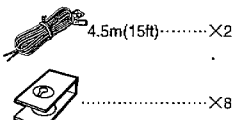

Pieces comprises
Bijgeleverde onderdelen
Partes incluidas